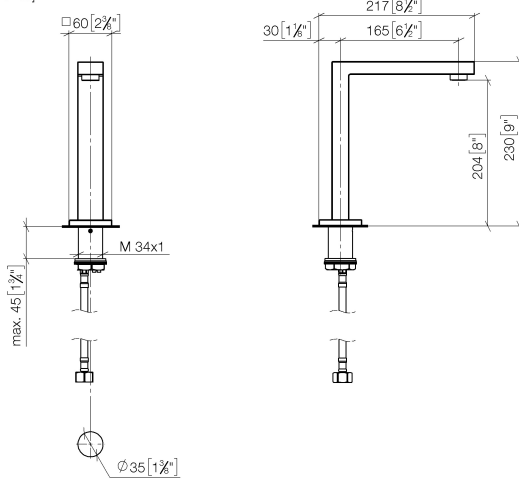

SYMETRICS Deck-mounted basin spout without pop-up waste - Chrome

13 721 980

- 165mm projection
- fixed spout
- circular, air-enriched flow
- height of mixer 230 mm
- height up to aerator 205 mm
- hole diameter 35 mm
- rosette 60 x 60 mm
- 2x screw-in M 10 x 1 pressure hose, leak-tested
- 1/2" connection
- max. flow 7 l/min
- lead-free

SYMETRICS Deck-mounted basin spout without pop-up waste - Chrome

13 721 980

mm [inches]

Flow rate chart

Certificates

ETA_18519.

LGA_18651.

SYMETRICS Deck-mounted basin spout without pop-up waste - Chrome