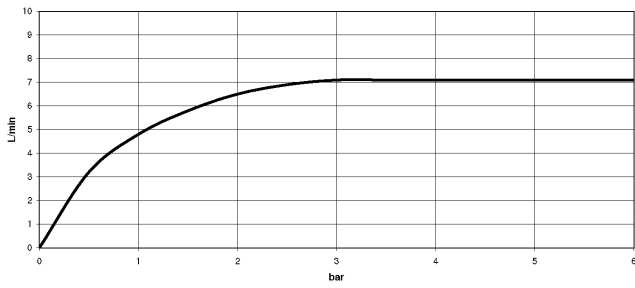

SYMETRICS Deck-mounted basin spout without pop-up waste - Chrome

13 721 980

- 165mm projection
- fixed spout
- circular, air-enriched flow
- height of mixer 230 mm
- height up to aerator 205 mm
- hole diameter 35 mm
- rosette 60 x 60 mm
- 2x screw-in M 10 x 1 pressure hose, leak-tested
- 1/2" connection
- max. flow 7 l/min
- lead-free

SYMETRICS Deck-mounted basin spout without pop-up waste - Chrome

13 721 980

mm [inches]

Flow rate chart

Certificates

ETA_18519.

LGA_18651.

SYMETRICS Deck-mounted basin spout without pop-up waste - Chrome